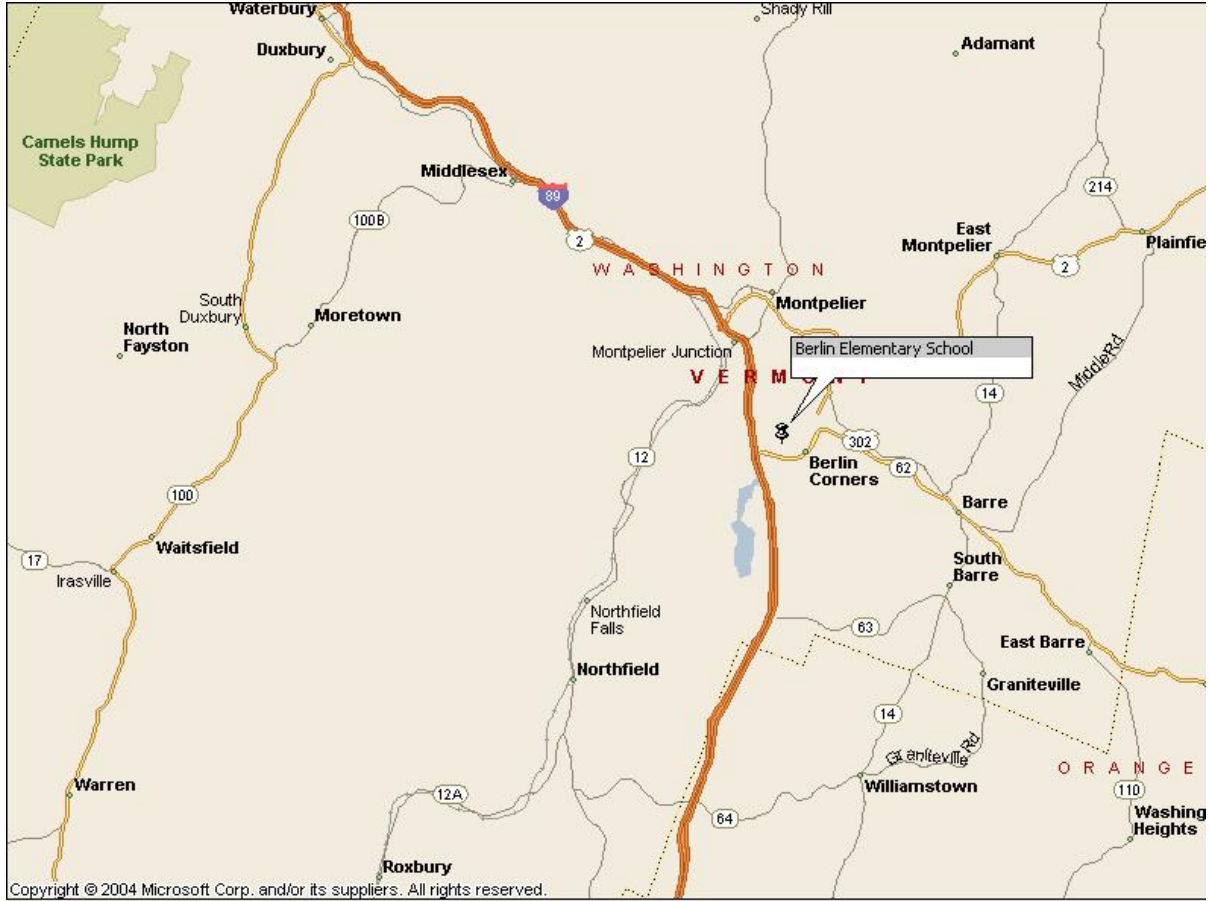

Berlin Elementary School

Berlin Elementary School - Onion River Soccer Club

Take I-89 South to exit # 7. Go about 1/2 of a mile, and you will take a left hand turn at the fire station. Go 100 yards and you will take your first right. That is the driveway for Berlin Elementary School. The soccer field is behind the school.