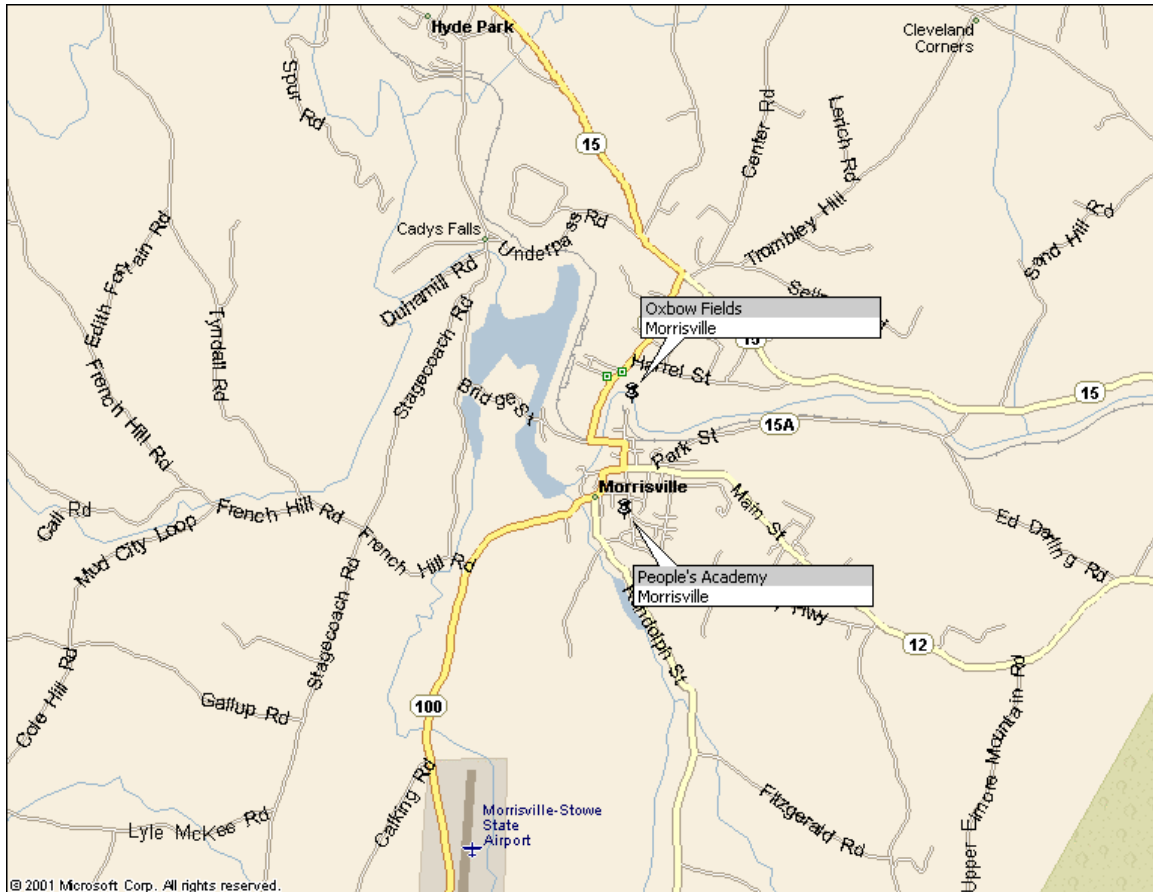

## Morrisville Fields

### Oxbow Fields:

From I-89 take Exit 10 (Stowe Exit). Follow Rt. 100 North through Stowe into Morrisville. At blinking light turn left on 100N. At sharp left bend, go straight down Portland St. past Morrisville lumber. Field is straight ahead.

### People's Academy:

From Rte 89 take exit 10(Stowe Exit). Follow Rte 100 North through Stowe into Morrisville. At blinking red light, go straight, bear left at fork onto Park Street (Rte 15A). At top of hill, school entrance & field are on the right.