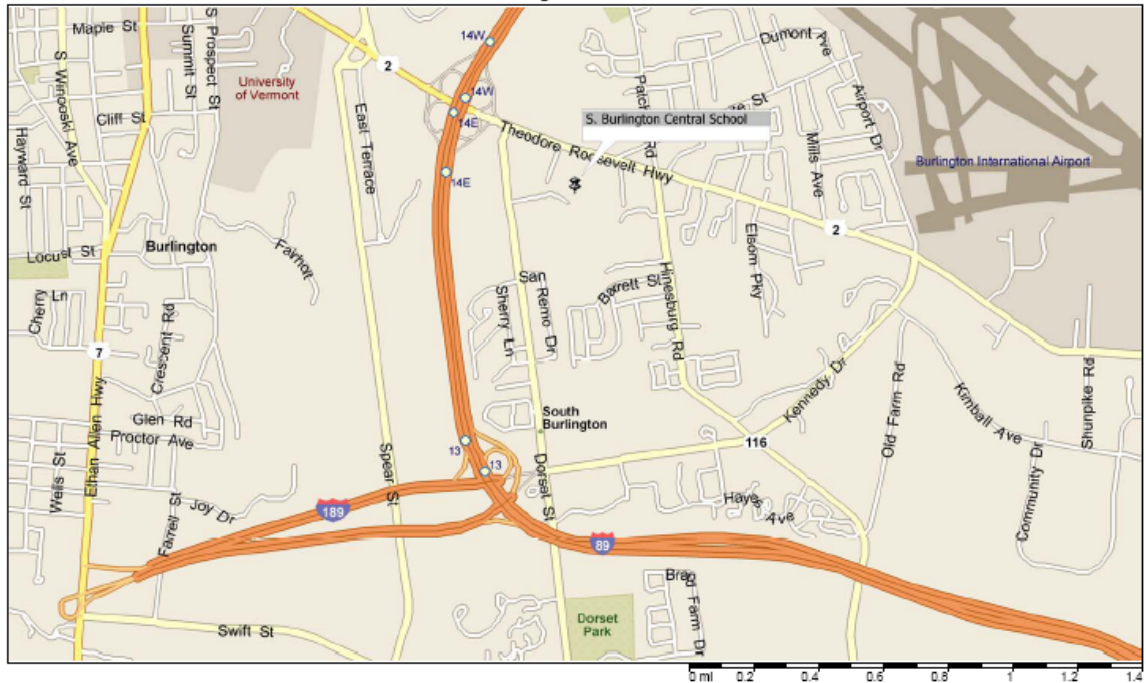

South Burlington Central School

South Burlington Central School

From Williston Road / I-89 (Exit 14 East)

As you turn onto Dorset St from Williston Road going towards University Mall, turn left onto Market Street which is just across from University Mall. Go past China Light & turn left in the school parking lot for the Central School . Fields are visible from the parking lot.

From Shelburne Road

From Shelburne Road, take the 289 connector by Denny's Restaurant over to the Dorset Street exit. Turn left onto Dorset street. Turn right onto Market Street which is just across from University Mall. Go past China Light & turn left in the school parking lot for the Central School. Fields are visible from the parking lot.